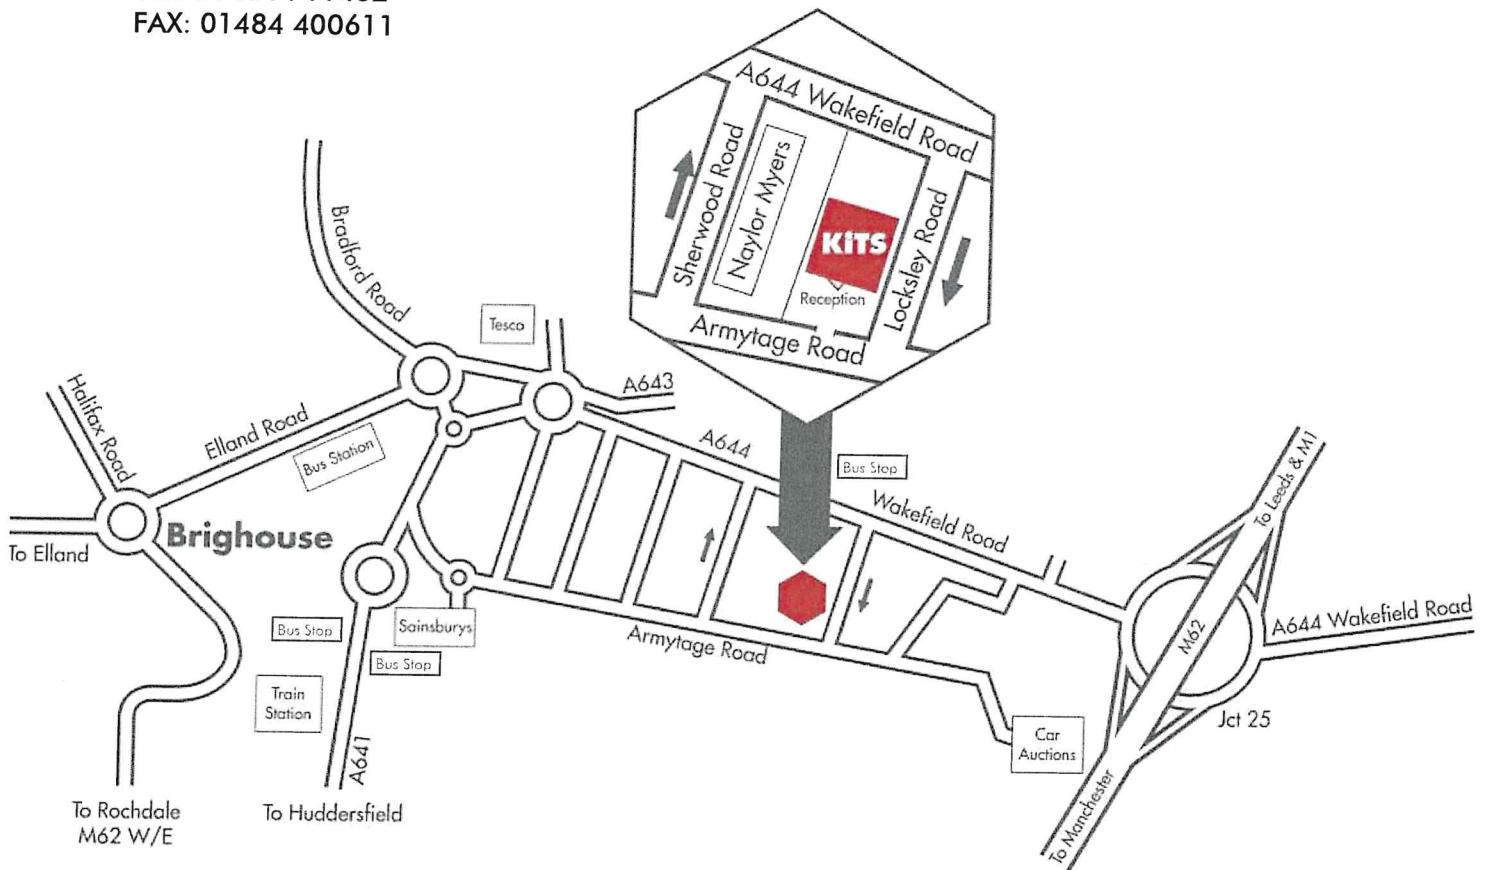

### Directions to KITS

#### By Car

From M62, come off at Jct 25, heading towards Brighouse on the A644 Wakefield Road. Travel approximately half a mile, until reaching Locksley Road on the left. Turn onto Locksley Road and then turn right at the junction on to Armytage Road and you have arrived at KITS.

#### By Train

Take a train from Leeds or Huddersfield to Brighouse Station. Following the map, KITS is a 10-15 minutes walk

#### By Bus

Take a bus to Brighouse Bus Station or to outside Sainsbury's (from Huddersfield direction). Following the map, KITS is a 10-15 minutes walk